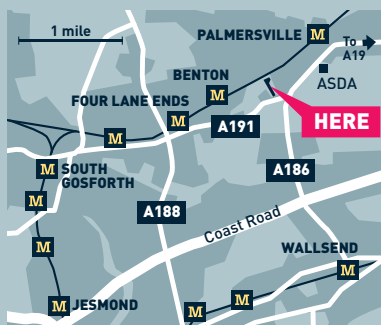

Call now for viewing & further info ...

James Pain 07841 871710 Phil Rodgers 07710 822022

(Viewing strictly by prior appointment)

*TERMS AND CONDITIONS APPLY. Please contact agents above for full details. MISREPRESENTATION ACT: These particulars are set out as a general guideline only, they are believed to be correct, but their accuracy is in no way guaranteed, neither do they form part of any contract (MAY 2012).

© Design www.LittleRedRoosterCreative.co.uk. Hatch your potential, get in touch!

Frew Pain
& PARTNERS

0191 229 9517
www.frewpain.co.uk